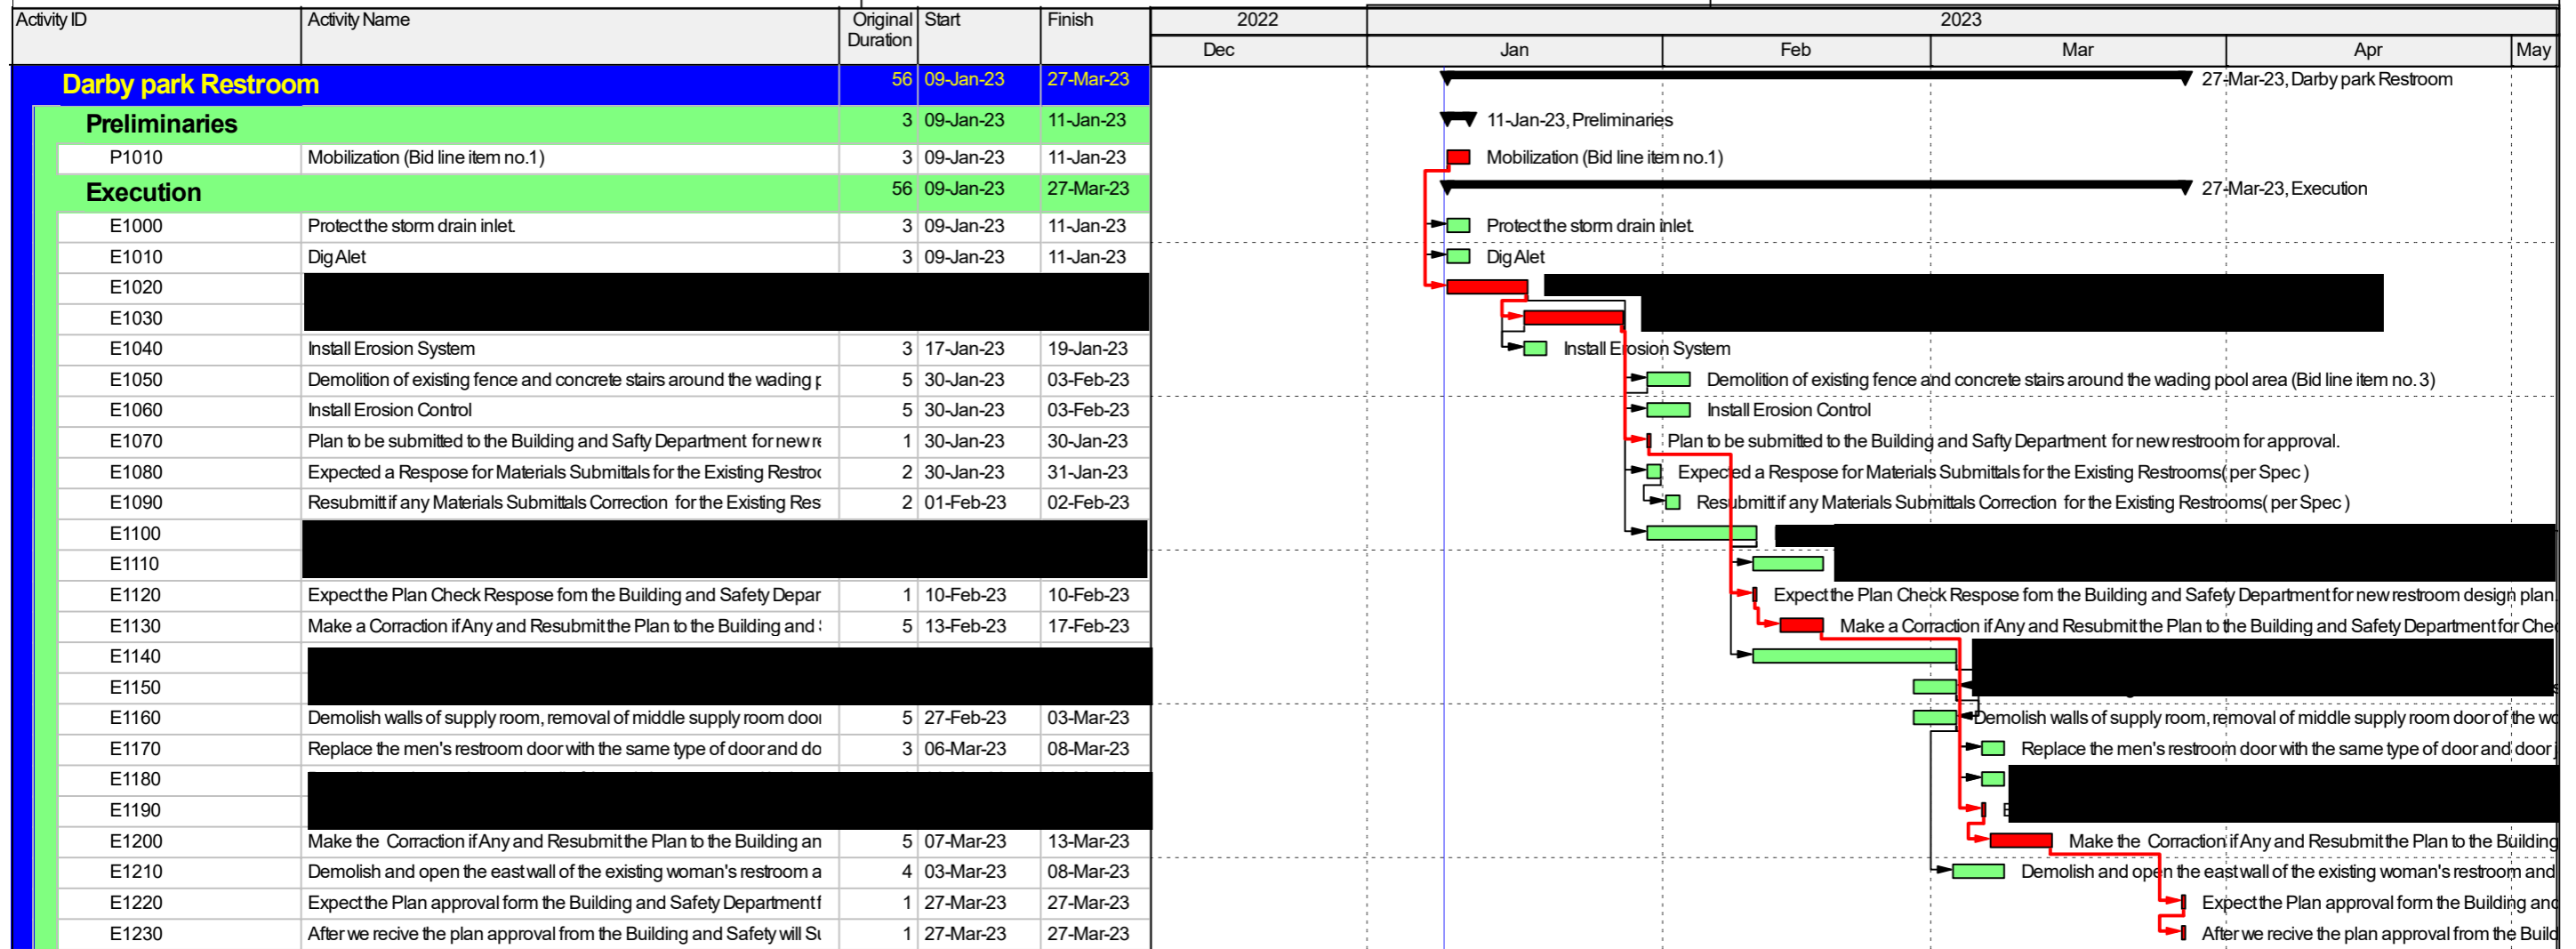

DARBY PARK RESTROOM
PROJECT SCHEDULE

█ Actual Work
 █ Critical Remaining Work
 █ Remaining Work
 ◆ Milestone
 ▼ Summary